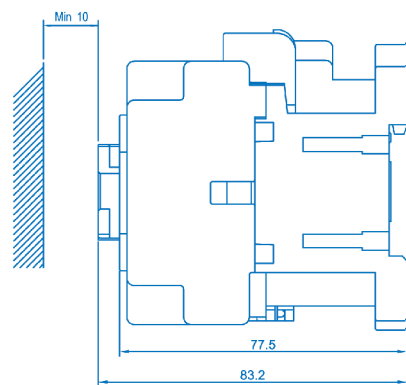

# Techna CONTACTOR DIMENSIONAL DRAWINGS

## Ktec Dimensional Drawings

**Ktec12**

**Ktec16, Ktec21, Ktec25**

**0.38kg**