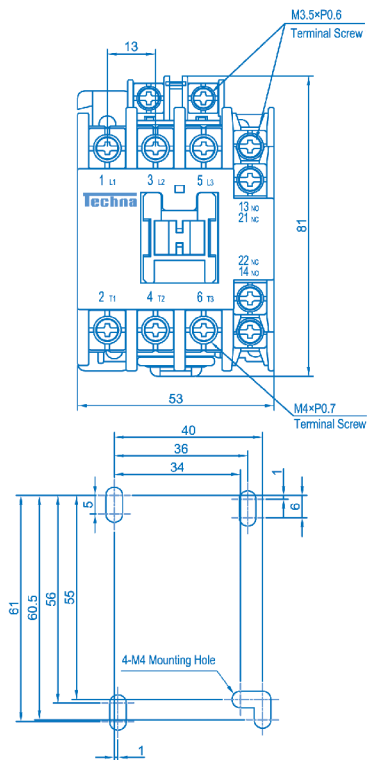

# Techna CONTACTOR DIMENSIONAL DRAWINGS

## Ktec Dimensional Drawings

**Ktec12**

**Ktec16, Ktec21, Ktec25**

**0.38kg**