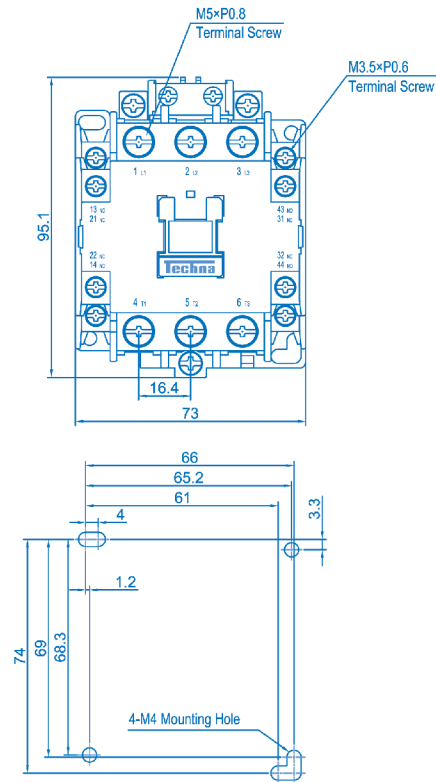

Techna CONTACTOR DIMENSIONAL DRAWINGS

Ktec Dimensional Drawings

Ktec30, Ktec35, Ktec40

0.95kg