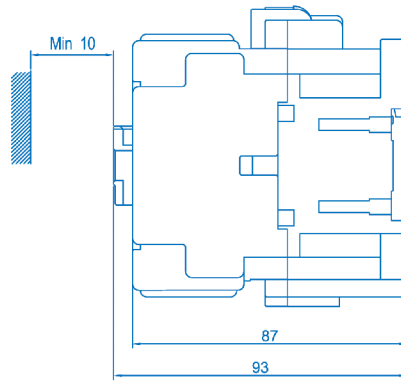

Techna CONTACTOR DIMENSIONAL DRAWINGS

Ktec Dimensional Drawings

Ktec30, Ktec35, Ktec40

0.95kg